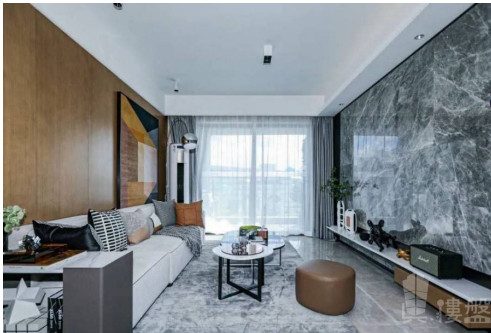

廣州星河智薈|首期5萬(減)|香港高鐵45分鐘直達，香港銀行按揭，最新價單

Agent Info

Name: 陳詩雅 Grace
Position: 高級客戶經理
Mobile Phone (852) 91255226
(WhatsApp):
Phone
Number:
Company 大灣區創投

Name:
Company
Phone:

About Us: 我是土生土長廣州人，畢業於廣州設計學院，曾於珠海、深圳及廣州等地工作，熟悉有關城市和人口遷移趨勢，竭誠為閣下服務，尋找到最適合您工作或退休生活的避風塘港灣。大灣區，免費睇樓團，天天出發，珠海、中山、深圳、東莞、惠州、廣州、佛山、肇慶、江門。

Listing details

Title: 廣州星河智薈|首期5萬(減)|香港高鐵45分鐘直達，香港銀行按揭，最新價單

Description: 星河智薈是“城市運營引領者”星河地產深耕南沙15年布局南沙明珠灣板塊的項目。呈啟星河地產南沙築城的豐厚經驗，其擇址地鐵4號線大湧站旁，以“教育+社區+商業”的地產開發模式，打造灣區首個成長生活體。星河智薈自帶1.8萬方教育主題商業，配備兒童成長五大主題園林，全生命周期戶型設計，旨在全面打造一個成長型的全齡智慧社區。

交通地鐵：項目距4號線大湧地鐵站距離約200米，15號線（規劃中）、18號線（建設中）、22號線（建設中）
高鐵路線：7站直達慶盛高鐵路站
公共交通：項目臨近大湧東路車站（約50米）

港口：3站直達南沙客運港，水上公交直達深圳
高速/隧橋：南沙港快速、莞佛高速、番禺大道、新光快速、虎門大橋、南沙大橋、深中通道（建設中）、鳳凰大橋、明珠灣大橋（建設中）、蕉門隧道（規劃中）、明珠灣跨江隧道（規劃中）；
機場：周邊5大國際機場，廣州白雲國際機場、深圳國際機場、珠海國際機場、澳門國際機場、香港國際機場
幼兒園：南沙第一幼兒園、升科幼兒園、紅嶺幼兒園

中小學：公立：南沙小學教育集團實驗小學、南沙第一中學、廣州外國語學校附屬學校、廣州市第二中學南沙天元學校；私立：南沙區港龍中英文實驗學校、南沙區新徽學校、南沙區蘆灣新徽學校、廣州修仕倍勵