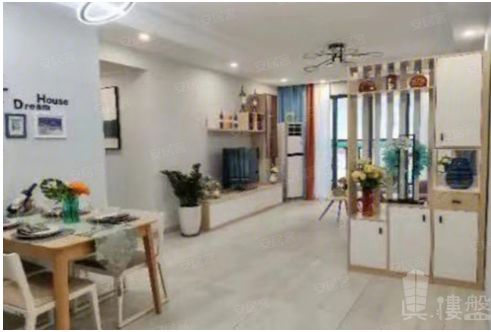

江門寶茵翠亭|首期5萬(減)|鐵路沿線，香港銀行按揭，最新價單

Agent Info

Name: 陳詩雅 Grace
Position: 高級客戶經理
Mobile Phone (852) 91255226
(WhatsApp):

Phone Number:
Company: 大灣區創投
Name:
Company:
Phone:

About Us: 我是土生土長廣州人，畢業於廣州設計學院，曾於珠海、深圳及廣州等地工作，熟悉有關城市和人口遷移趨勢，竭誠為閣下服務，尋找到最適合您工作或退休生活的避風塘港灣。大灣區，免費睇樓團，天天出發，珠海、中山、深圳、東莞、惠州、廣州、佛山、肇慶、江門。

Listing details

Title: 江門寶茵翠亭|首期5萬(減)|鐵路沿線，香港銀行按揭，最新價單

Description: 寶茵翠亭位於江門市新會區岡州大道中120號，項目首開主推1棟洋房單位，戶型涵蓋建面94-96²兩房兩廳兩衛和建面118²三房兩廳兩衛，兩梯四戶設計，15層高，參考均價約11700元/²。寶茵翠亭營銷中心和样板間持續對外開放，可前往參觀。

Property text: 寶茵翠亭,江門寶茵翠亭,江門樓盤

Get the latest price list: (852) 91255226

索取平面圖: (852) 91255226

Make an appointment: (852) 91255226

Property information

Posted by: Agent
Property type: Apartment
New/Second-hand: New Property
Property for: Sale
Price: ¥ 730,000